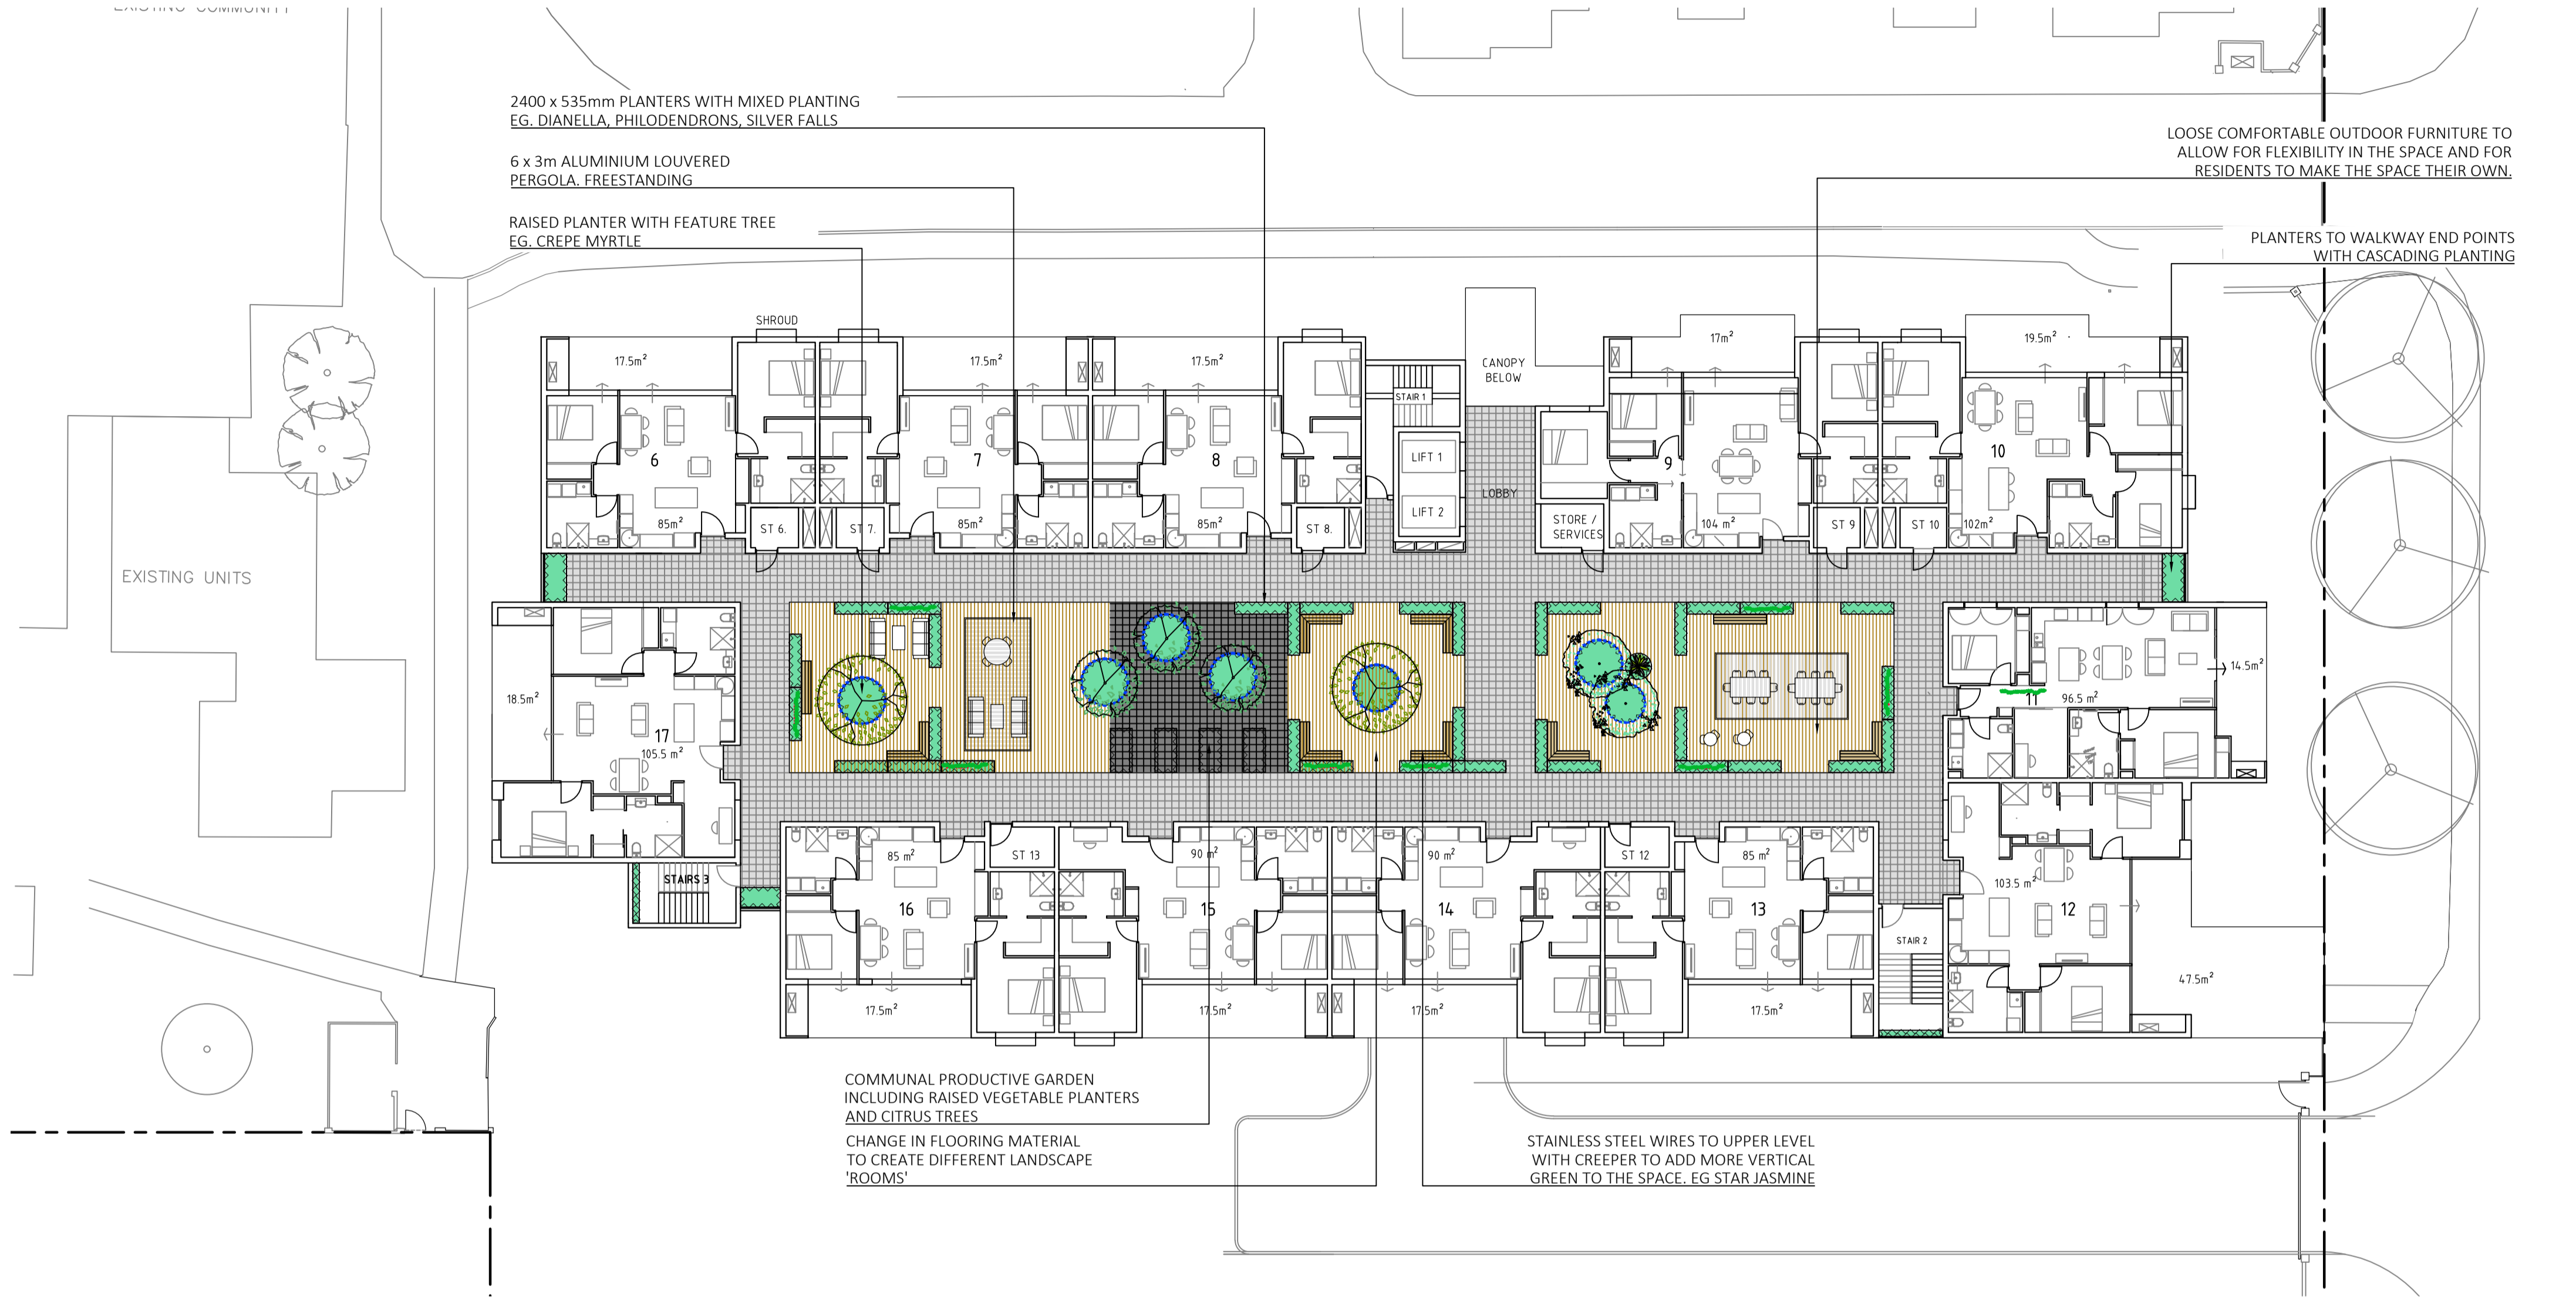

REV	DATE	DWN	APP	DESCRIPTION
A	19.09.25	AC/GM	KD	LANDSCAPE CONCEPT DESIGN
B	17.02.26	AC	KD	LANDSCAPE CONCEPT DESIGN
C	18.02.26	AC	KD	LANDSCAPE CONCEPT DESIGN

LEGEND

TREES

- SELECTED DECIDUOUS TREE
  EG. CREPE MYRTLE
  CANOPY: 4m
- SELECTED FRUITING TREES
  EG. CITRUS
  CANOPY: 3m
- SELECTED SMALL TREES
  EG. NON FRUITING OLIVES
  CANOPY: 3m

FEATURE PLANTS

- SELECTED FEATURE PLANTING
  EG. KANGAROO PAWS, BIRDS OF PARADISE

PLANTING

- PLANTING TYPE 03
  MIXED LOW
- PLANTING TYPE 05
  HERBS AND VEGETABLES

HARDSCAPES

- PEDESTAL PAVING TYPE 01
  WALKWAYS
- PEDESTAL PAVING TYPE 02
  COMMUNAL GARDEN
- COMPOSITE TIMBER
  NEWTECK WOOD TBC

FURNITURE AND MISC.

- SELECTED LOOSE FURNITURE
  SEATING OPPORTUNITIES
- SELECTED LOOSE FURNITURE
  DINING OPPORTUNITIES
- RAISED PLANTERS
  PIETRO CYLINDER PLANTERS
  1200,1800,2100 DIA x 1000mm HIGH
- RAISED PLANTERS
  PIETRO SURREY TROUGH PLANTERS
  2400x535x545mm HIGH
- RAISED PLANTERS
  VEGETABLE PLANTERS TBC
- VERTICAL TRELLIS BETWEEN PLANTER
  AND LEVEL ABOVE
- FREESTANDING LOUVERED VERGOLA
  6x3m
- DEEP SOIL AREAS (DSA)
- DEEP SOIL AREAS ON STRUCTURE (DSA)