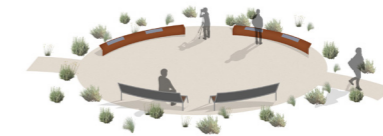

Features:

1 Meeting Area:
 Covered seating space featuring rammed earth seating. Capable of facilitating classroom sized groups and events. Featuring bird attracting perch poles.

2 Viewing Area:
 Un-obstructed viewing area close to the foreshore. Featuring spectacular views of the Perth CBD with various bird watching opportunities.

3 Existing Lookout Point:
 An existing lookout platform that hangs over the foreshore edge. Providing panoramic views of Alfred Cove Nature Reserve.