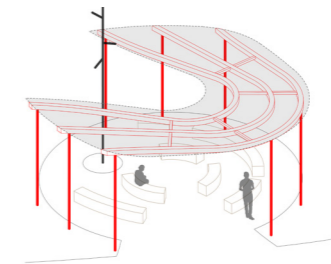

Features:

1 Meeting Area:
 Covered seating space featuring rammed earth seating. Capable of facilitating classroom sized groups and events. Featuring bird attracting perch poles.

2 Viewing Area:
 Un-obstructed viewing area close to the foreshore. Featuring spectacular views of the Perth CBD with various bird watching opportunities.

3 Existing Lookout Point:
 An existing lookout platform that hangs over the foreshore edge. Providing panoramic views of Alfred Cove Nature Reserve.