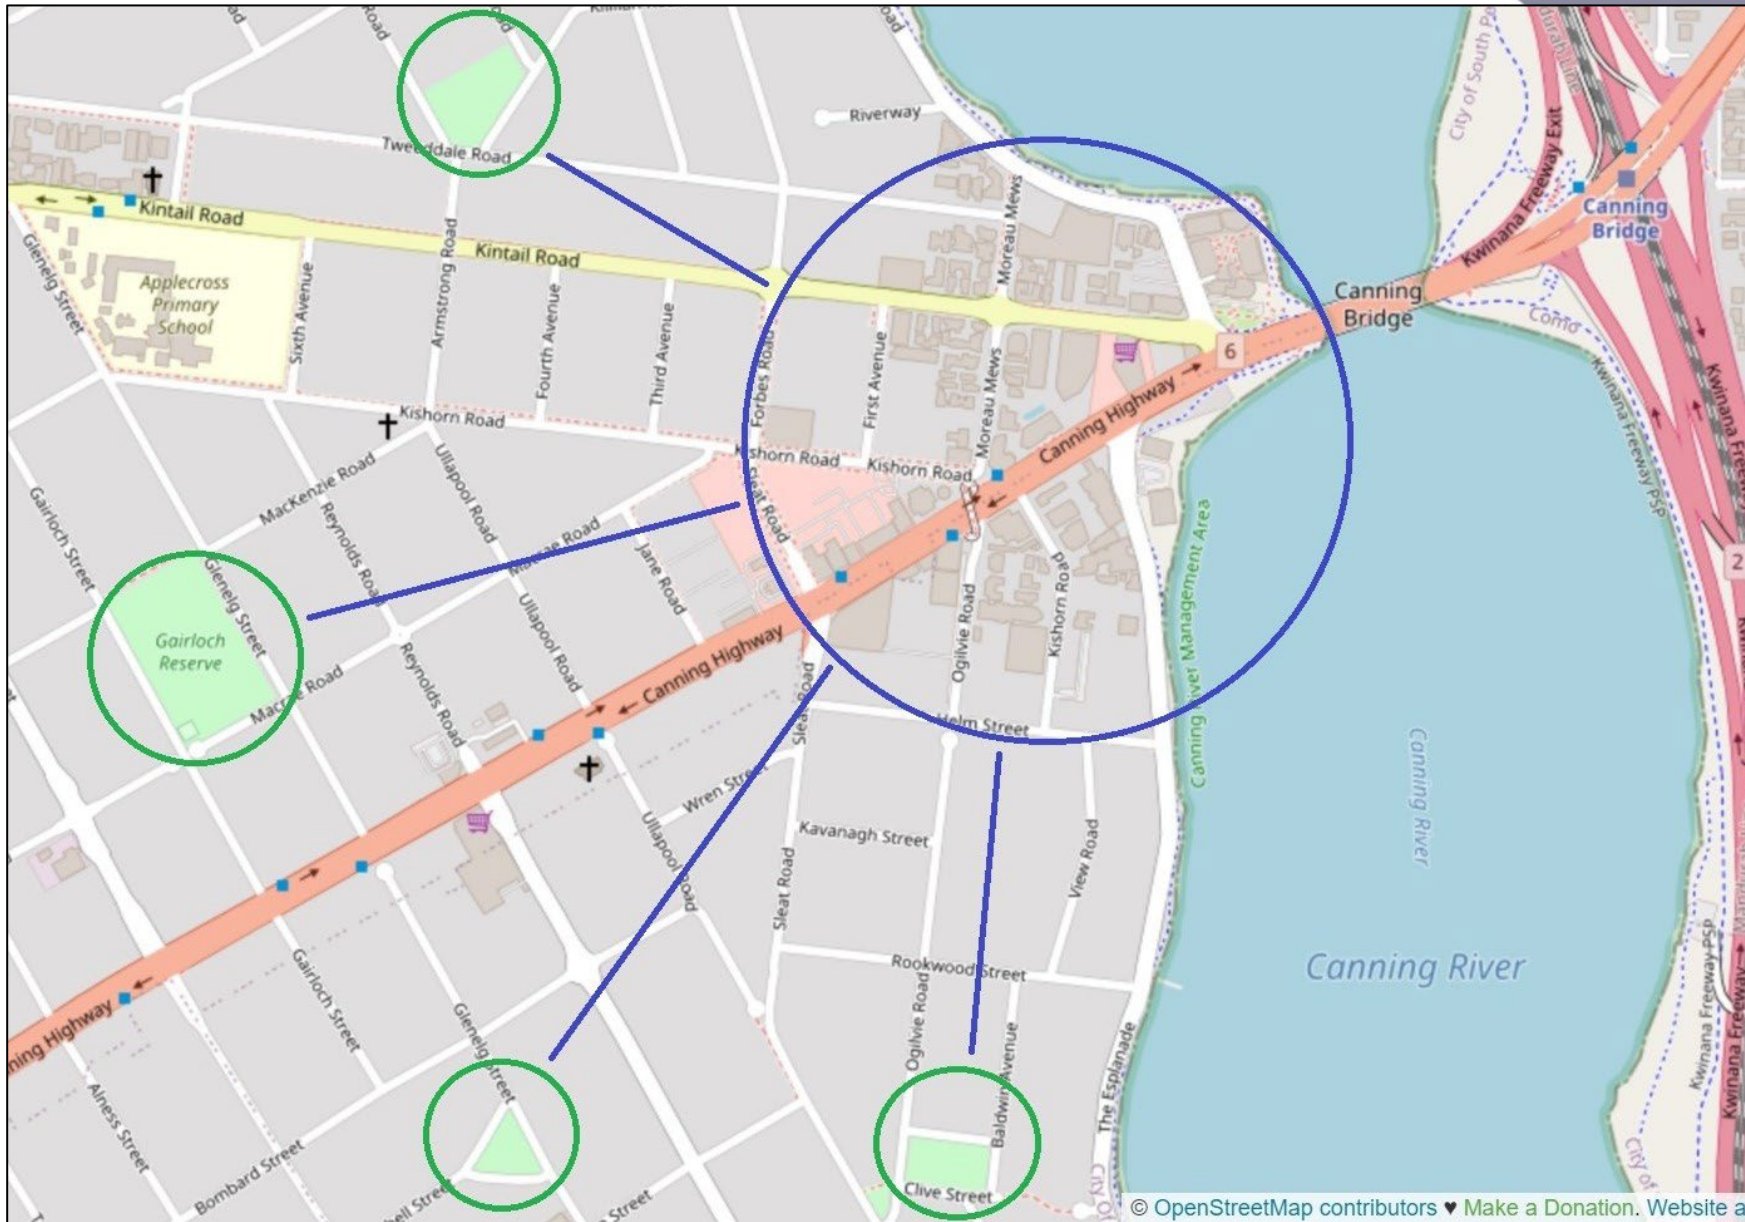

Deputation

E24/29 Public Open Space – The Esplanade Mount Pleasant

Mr D Hart, Kardinya and Ms P Samson, Myaree

No 'suitable' Public Open Space within 400m or 5 minute walk

The River Foreshore opposite 13 The Esplanade Mt Pleasant

The River Foreshore opposite 13 The Esplanade Mt Pleasant

Apex Reserve flooding opposite 13 The Esplanade Mt Pleasant

Apex Reserve flooding opposite 13 The Esplanade Mt Pleasant

Apex Reserve flooding opposite 13 The Esplanade Mt Pleasant

Apex Reserve flooding opposite 13 The Esplanade Mt Pleasant

Large boat trailers opposite 13 The Esplanade Mt Pleasant

Large boat trailers opposite 13 The Esplanade Mt Pleasant

No 'suitable' Public Open Space within 400m or 5 minute walk