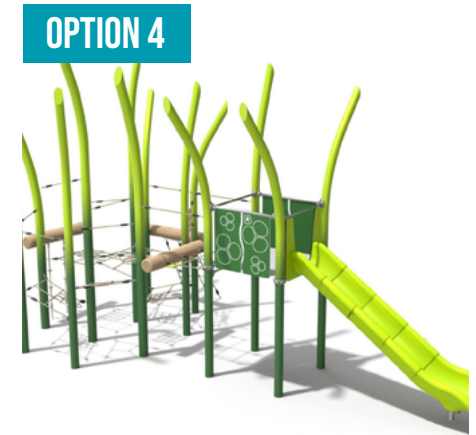

Mick Jahn Reserve Playground options

OPTION 1

OPTION 2

OPTION 3

OPTION 4

Mick Jahn Reserve Playground options

OPTION 1

- Combination unit
 - Wave slide
 - Senior track ride
 - Monkey bars
 - Balance & climbing elements
 - Rung ladders & arch bridge
 - Rope net
 - Play panels
- Spring rocker
- Junior birds nest swing
- Sand play wheel
- Steel tee pee & stilts
- Informal rocks & logs

Mick Jahn Reserve Playground options

OPTION 2

- Junior swing set
- Rope climber
- Combination unit
 - Wave slide
 - Balance step bridge
 - Rockwall
 - Rope net
 - Honeycomb climber
 - Senior ring challenge
- Dexterity ring bar
- Sand play wheel
- Informal rocks & logs

Mick Jahn Reserve Playground options

OPTION 3

- Basket swing
- Kangaroo rocker
- Multiplay unit
 - Double wave slide
 - Inclined web walk & cargo climber
 - Senior olympic rings & monkey bars
 - Roll over bar
 - Pommel rail & web wall
 - Rung ladder & fire pole
 - Arched bridge
 - Interactive play panels / puzzles
 - Steering wheel & telescope
 - Shop counter & undercroft seat
 - Informal rocks and logs

Mick Jahn Reserve Playground options

OPTION 4

- Multiplay unit
 - Slide
 - Balance ropes
 - Web ropes (vertical & horizontal)
 - Pommel climb
- Traditional junior swing
- Snail rocker
- Freestanding interactive panel - 'match the pairs'
- Informal rocks and logs