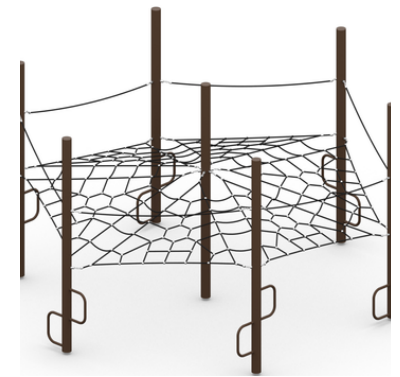

Mick Jahn Reserve Playground options

OPTION 1

OPTION 2

OPTION 3

OPTION 4

Mick Jahn Reserve Playground options

OPTION 1

- Combination unit
 - Wave slide
 - Senior track ride
 - Monkey bars
 - Balance & climbing elements
 - Rung ladders & arch bridge
 - Rope net
 - Play panels
- Spring rocker
- Junior birds nest swing
- Sand play wheel
- Steel tee pee & stilts
- Informal rocks & logs

Mick Jahn Reserve Playground options

OPTION 2

- Junior swing set
- Rope climber
- Combination unit
 - Wave slide
 - Balance step bridge
 - Rockwall
 - Rope net
 - Honeycomb climber
 - Senior ring challenge
- Dexterity ring bar
- Sand play wheel
- Informal rocks & logs

Mick Jahn Reserve Playground options

OPTION 3

- Basket swing
- Kangaroo rocker
- Multiplay unit
 - Double wave slide
 - Inclined web walk & cargo climber
 - Senior olympic rings & monkey bars
 - Roll over bar
 - Pommel rail & web wall
 - Rung ladder & fire pole
 - Arched bridge
 - Interactive play panels / puzzles
 - Steering wheel & telescope
 - Shop counter & undercroft seat
 - Informal rocks and logs

Mick Jahn Reserve Playground options

OPTION 4

- Multiplay unit
 - Slide
 - Balance ropes
 - Web ropes (vertical & horizontal)
 - Pommel climb
- Traditional junior swing
- Snail rocker
- Freestanding interactive panel - 'match the pairs'
- Informal rocks and logs