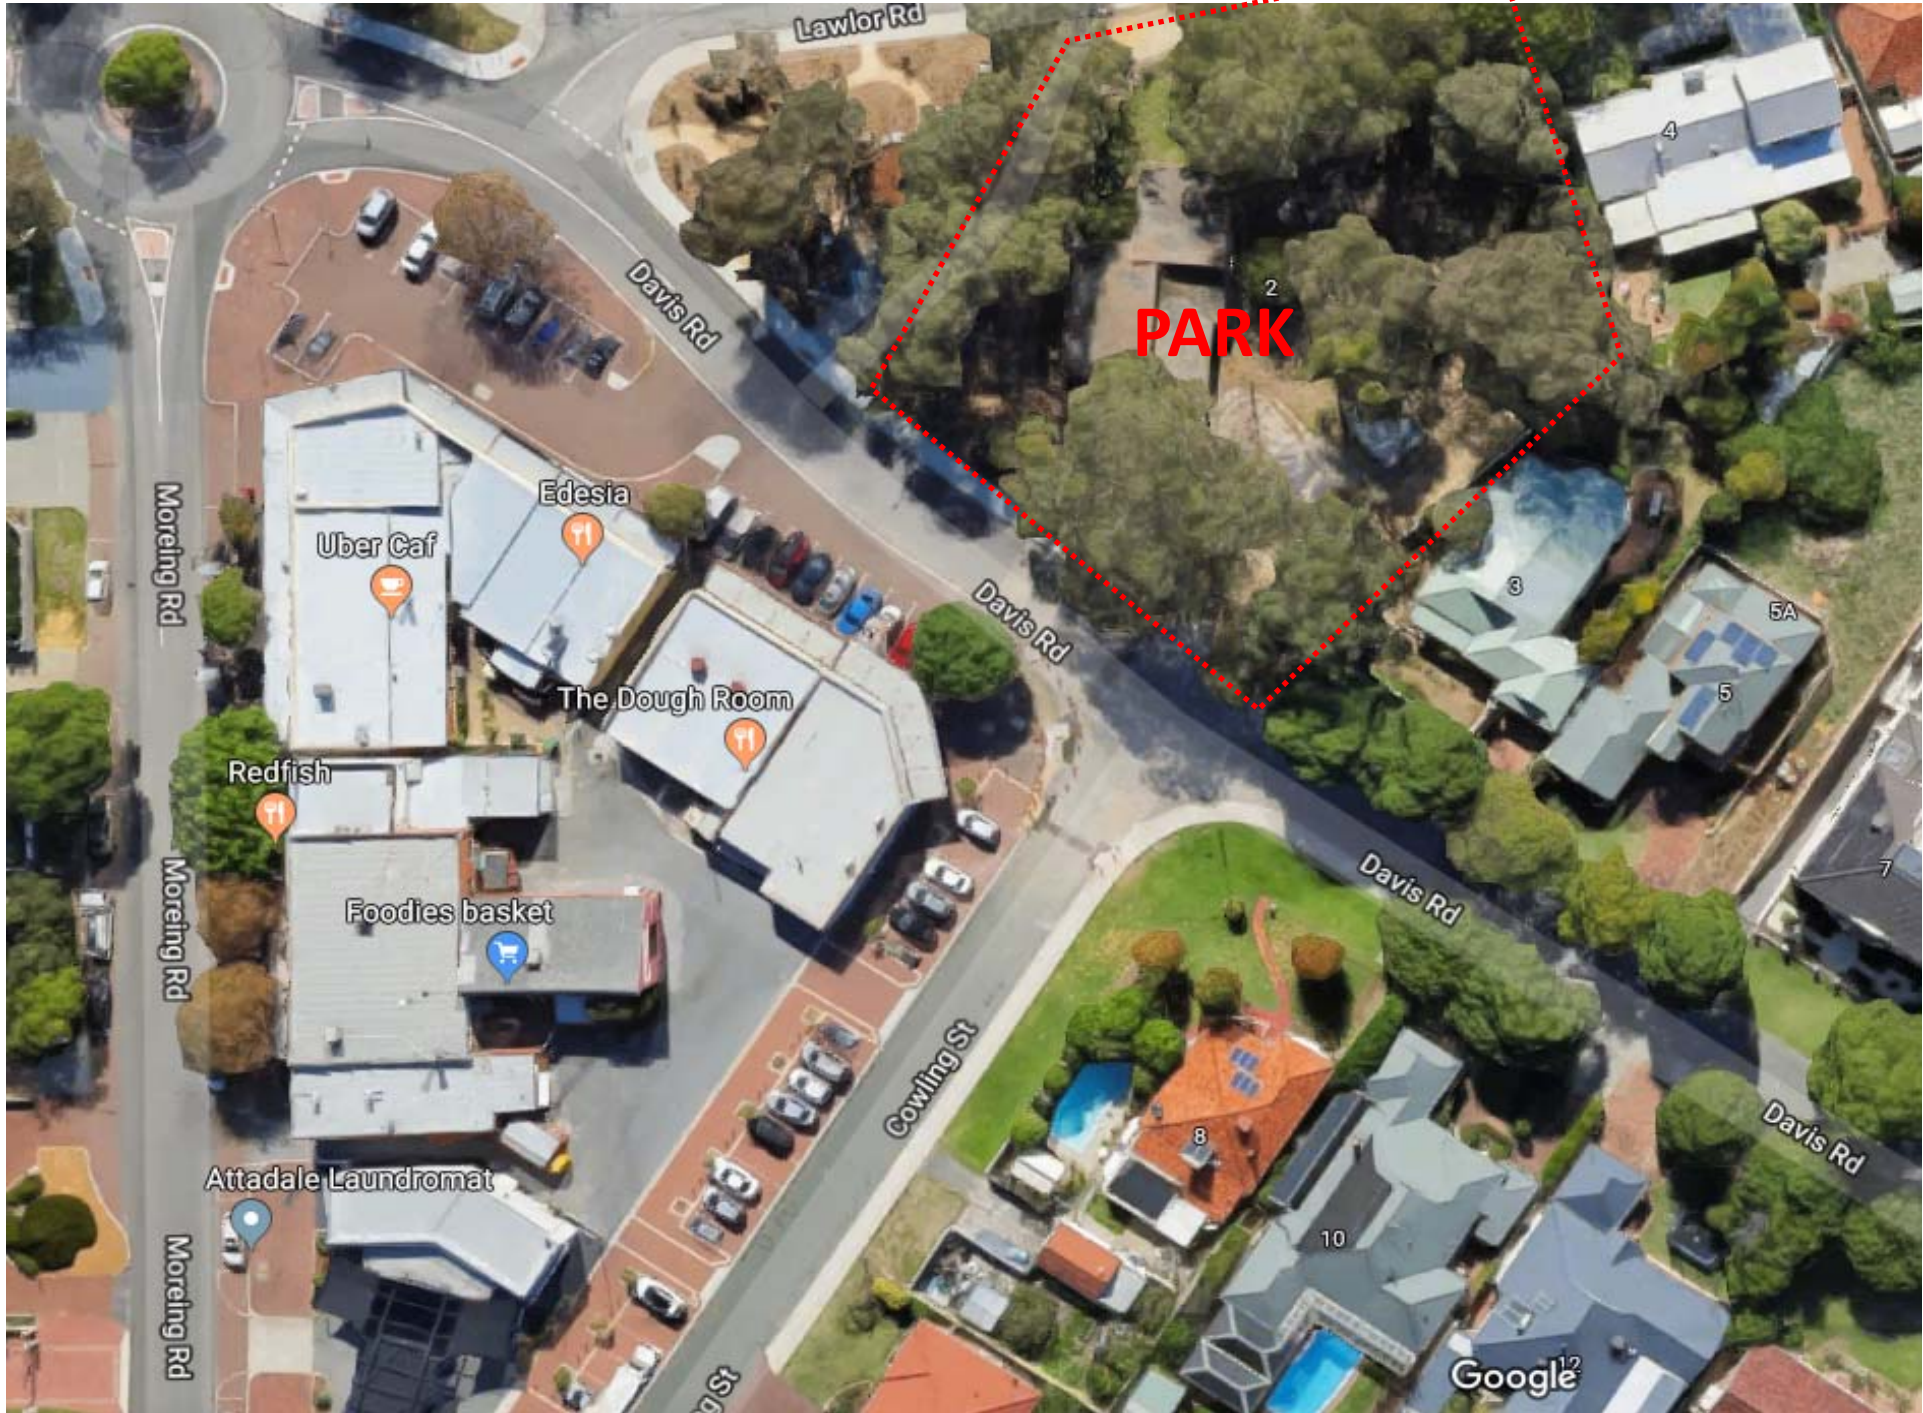

Presenting on behalf of:

**Community of Attadale and Bicton
Petitioners (approx. *600 signatures*)**

Neighbouring properties

Shop owners

Community's preferred option
Park across entire site

PARK

Lawlor Rd

Davis Rd

Moreing Rd

Moreing Rd

Moreing Rd

Cowling St

Davis Rd

Davis Rd

Uber Caf

Edesia