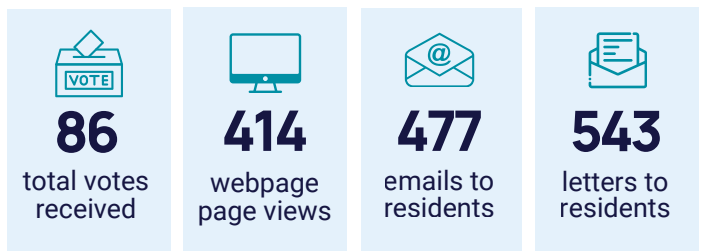

Reach and Participation