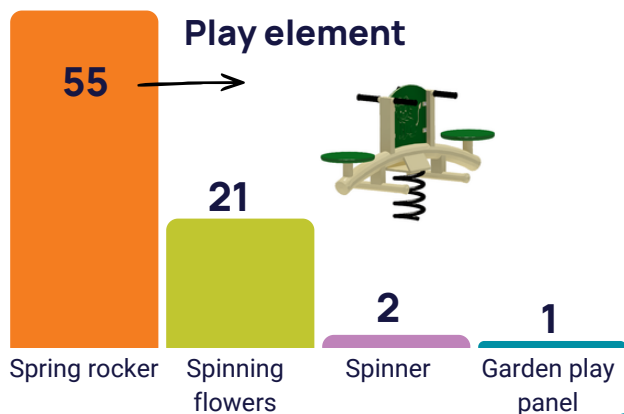

Warwick Wild Park Playground upgrade

ENGAGEMENT RESULTS

The playground at Warwick Wild Park is being renewed as part of the City's asset renewal program. To ensure the upgraded play space reflects community needs, local residents were invited to vote for their preferred design from four playground options, and select their favourite additional play element.

Engagement was open from **15 April to 3 May 2026** via the City of Melville website.

Results

Option 3 received the highest number of votes and will progress to detailed design.

The **spring rocker** will be retained – a two-seated rocker is included in the design for Option 3.