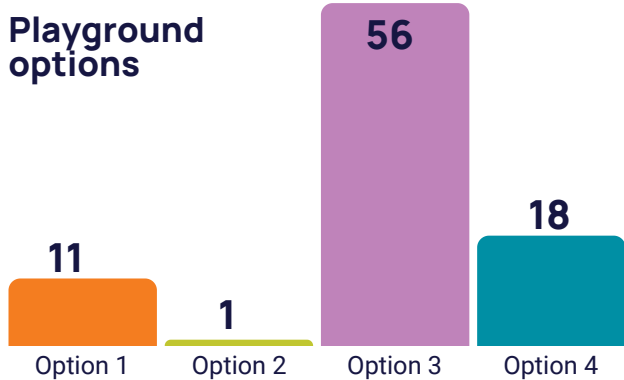

Warwick Wild Park Playground upgrade

ENGAGEMENT RESULTS

The playground at Warwick Wild Park is being renewed as part of the City's asset renewal program. To ensure the upgraded play space reflects community needs, local residents were invited to vote for their preferred design from four playground options, and select their favourite additional play element.

Engagement was open from **15 April to 3 May 2026** via the City of Melville website.

Results

Option 3 received the highest number of votes and will progress to detailed design.

The **spring rocker** will be retained – a two-seated rocker is included in the design for Option 3.