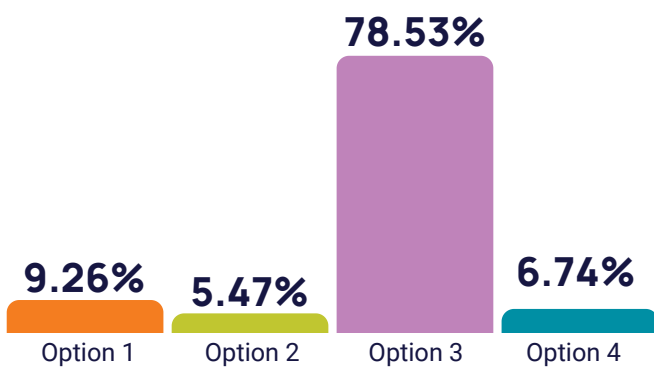

Montague Hillary Park Playground and Park Upgrade

ENGAGEMENT RESULTS

The playground at Montague Hillary Park in Leeming has reached the end of its life and is being renewed to create a more fun, inclusive, and engaging space for local children and families. To ensure the design reflects community needs, we invited those who use it most to help shape its future.

In August, forty-two students took part in a co-design workshop, sharing ideas and wish lists for the new playground. Their feedback inspired four design options. In October, students voted for their preferred design, and the same four concepts were presented to the wider community for voting from **5 to 26 November 2025** on the City's engagement webpage.

Results

Option 3 received the highest number of votes and will progress to detailed design.