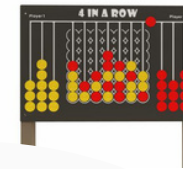

## OPTION 1

This option includes:

- Sunflower play panel
- Sand stencil table
- Combination unit
  - Tunnel Slide
  - Bridge Joiner
  - Rope twist joiner
  - Rock wall access
  - Rope Seat
  - Easy access stairs
  - Multiple Play Panels
  - Counter panel
  - Fire Pole

## OPTION 2

This option includes:

- Speaking flower
- 4 in a row panel
- Combination unit
  - Slide
  - Crawl through tunnel
  - Rung ladder
  - Ladder climbers
  - Rock wall
  - Web climber
  - High net climber
  - High rope walk
  - Junior shop front
  - Junior seat

## OPTION 3

This option includes:

- Snake springer
- Speaking Flower
- 4 in a row play panel
- Combination unit
  - Monkey bars
  - Double slide
  - Cargo climber
  - Junior seat panel
  - Junior shopfront
  - Rock wall
  - Long wall
  - Multiple panels
  - Rung ladder