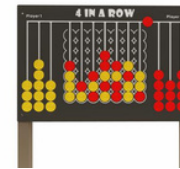

## OPTION 1

This option includes:

- Sunflower play panel
- Sand stencil table
- Combination unit
  - Tunnel Slide
  - Bridge Joiner
  - Rope twist joiner
  - Rock wall access
  - Rope Seat
  - Easy access stairs
  - Multiple Play Panels
  - Counter panel
  - Fire Pole

## OPTION 2

This option includes:

- Speaking flower
- 4 in a row panel
- Combination unit
  - Slide
  - Crawl through tunnel
  - Rung ladder
  - Ladder climbers
  - Rock wall
  - Web climber
  - High net climber
  - High rope walk
  - Junior shop front
  - Junior seat

## OPTION 3

This option includes:

- Snake springer
- Speaking Flower
- 4 in a row play panel
- Combination unit
  - Monkey bars
  - Double slide
  - Cargo climber
  - Junior seat panel
  - Junior shopfront
  - Rock wall
  - Long wall
  - Multiple panels
  - Rung ladder