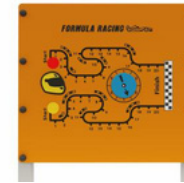

## OPTION 1

This option includes:

- Sunflower play panel
- Sand stencil table
- Combination unit
  - Tunnel Slide
  - Bridge Joiner
  - Rope twist joiner
  - Rock wall access
  - Rope Seat
  - Easy access stairs
  - Multiple Play Panels
  - Counter panel
  - Fire Pole

## OPTION 2

This option includes:

- Speaking flower
- 4 in a row panel
- Combination unit
  - Slide
  - Crawl through tunnel
  - Rung ladder
  - Ladder climbers
  - Rock wall
  - Web climber
  - High net climber
  - High rope walk
  - Junior shop front
  - Junior seat