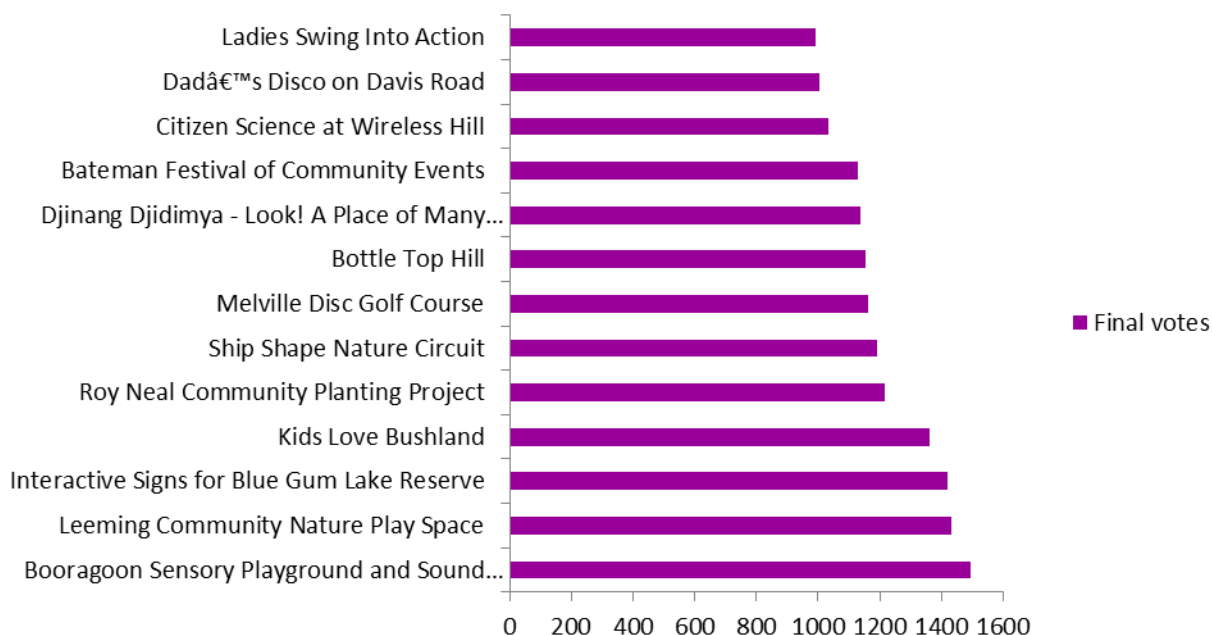

Projects Funded

Booragoon Sensory Playground and Sound Garden	$19,298.00
Leeming Community Nature Play Space	$8,500.00
Interactive Signs for Blue Gum Lake Reserve	$19,798.00
Kids Love Bushland	$7,900.00
Roy Neal Community Planting Project	$20,000.00
Ship Shape Nature Circuit	$19,550.00

Valid Voting

Booragoon Sensory Playground and Sound Garden	1493
Leeming Community Nature Play Space	1430
Interactive Signs for Blue Gum Lake Reserve	1421
Kids Love Bushland	1361
Roy Neal Community Planting Project	1215
Ship Shape Nature Circuit	1191
Melville Disc Golf Course	1161
Bottle Top Hill	1154
Djinang Djidimya - Look! A Place of Many Birds	1138
Bateman Festival of Community Events	1128
Citizen Science at Wireless Hill	1032
Dadâ€™s Disco on Davis Road	1004
Ladies Swing Into Action	992