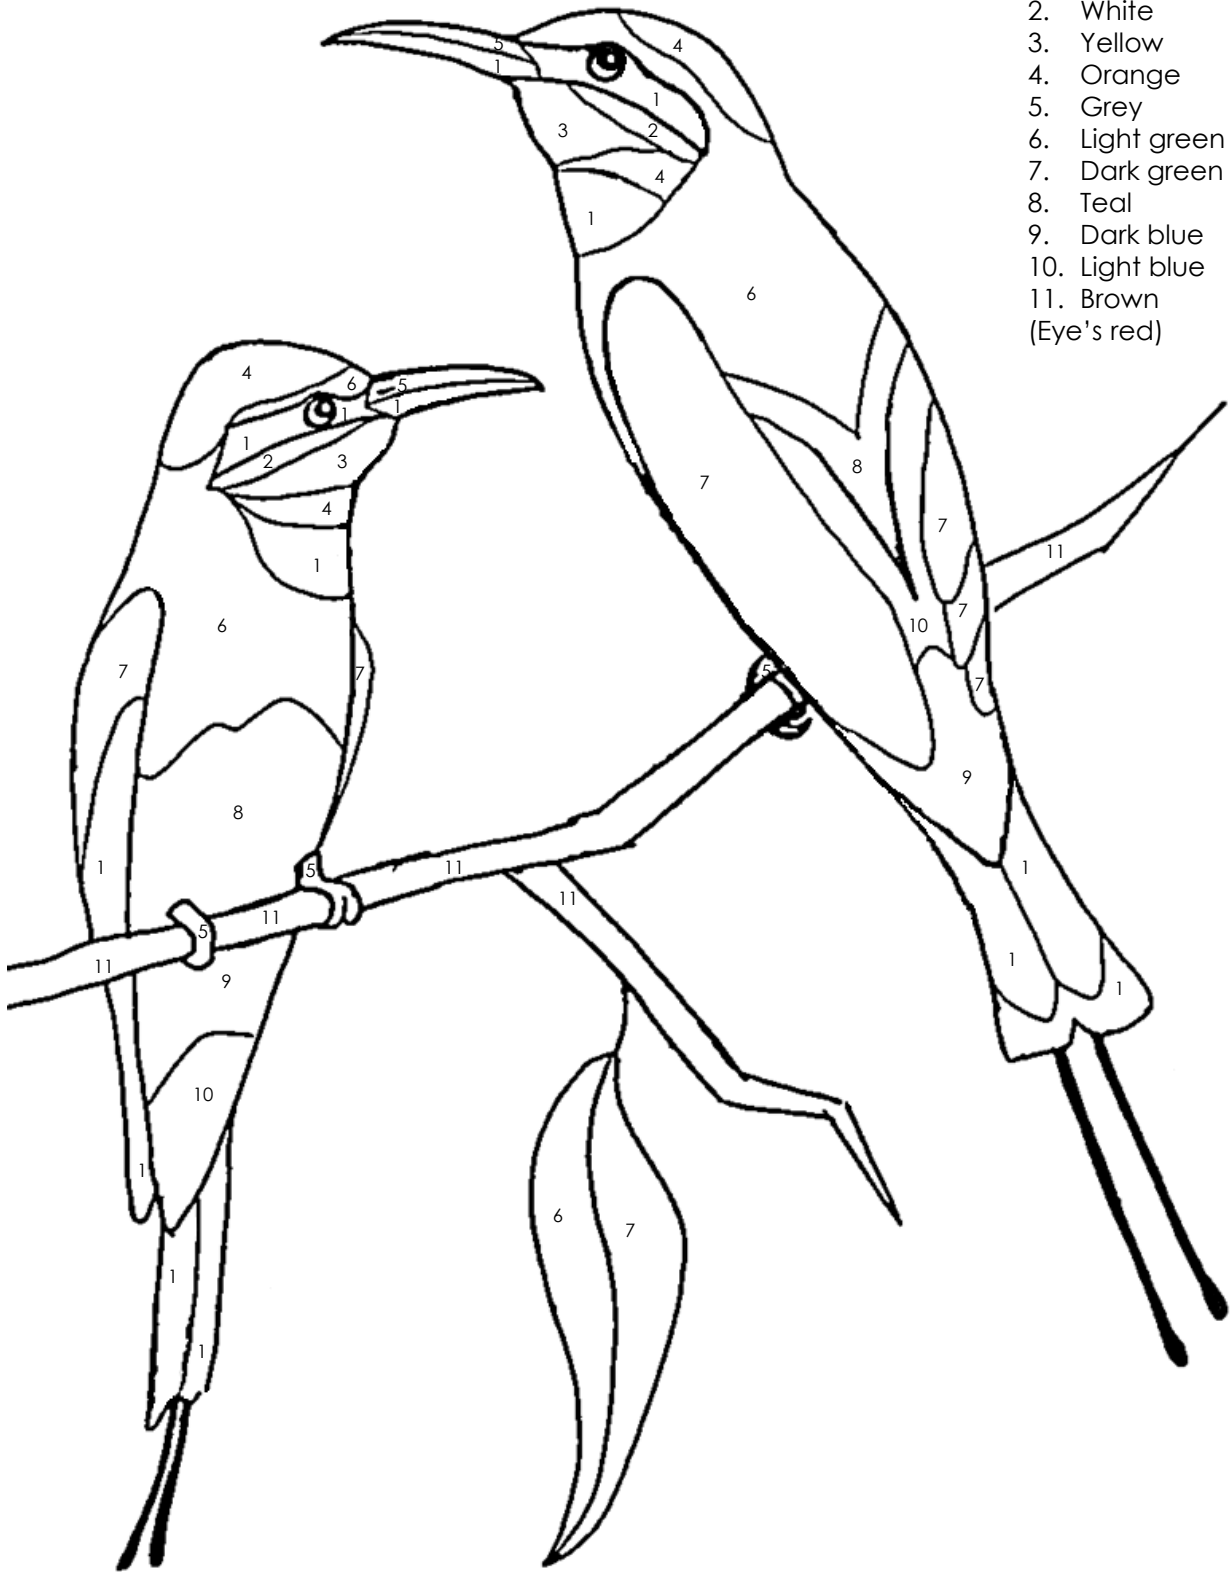

Rainbow Bee Eater (*Merops ornatus*)

1. Black
2. White
3. Yellow
4. Orange
5. Grey
6. Light green
7. Dark green
8. Teal
9. Dark blue
10. Light blue
11. Brown
(Eye's red)

Did you know?

Rainbow Bee Eaters migrate down to Perth in early October to nest, before returning north after summer. They lay their eggs in an underground tunnel.