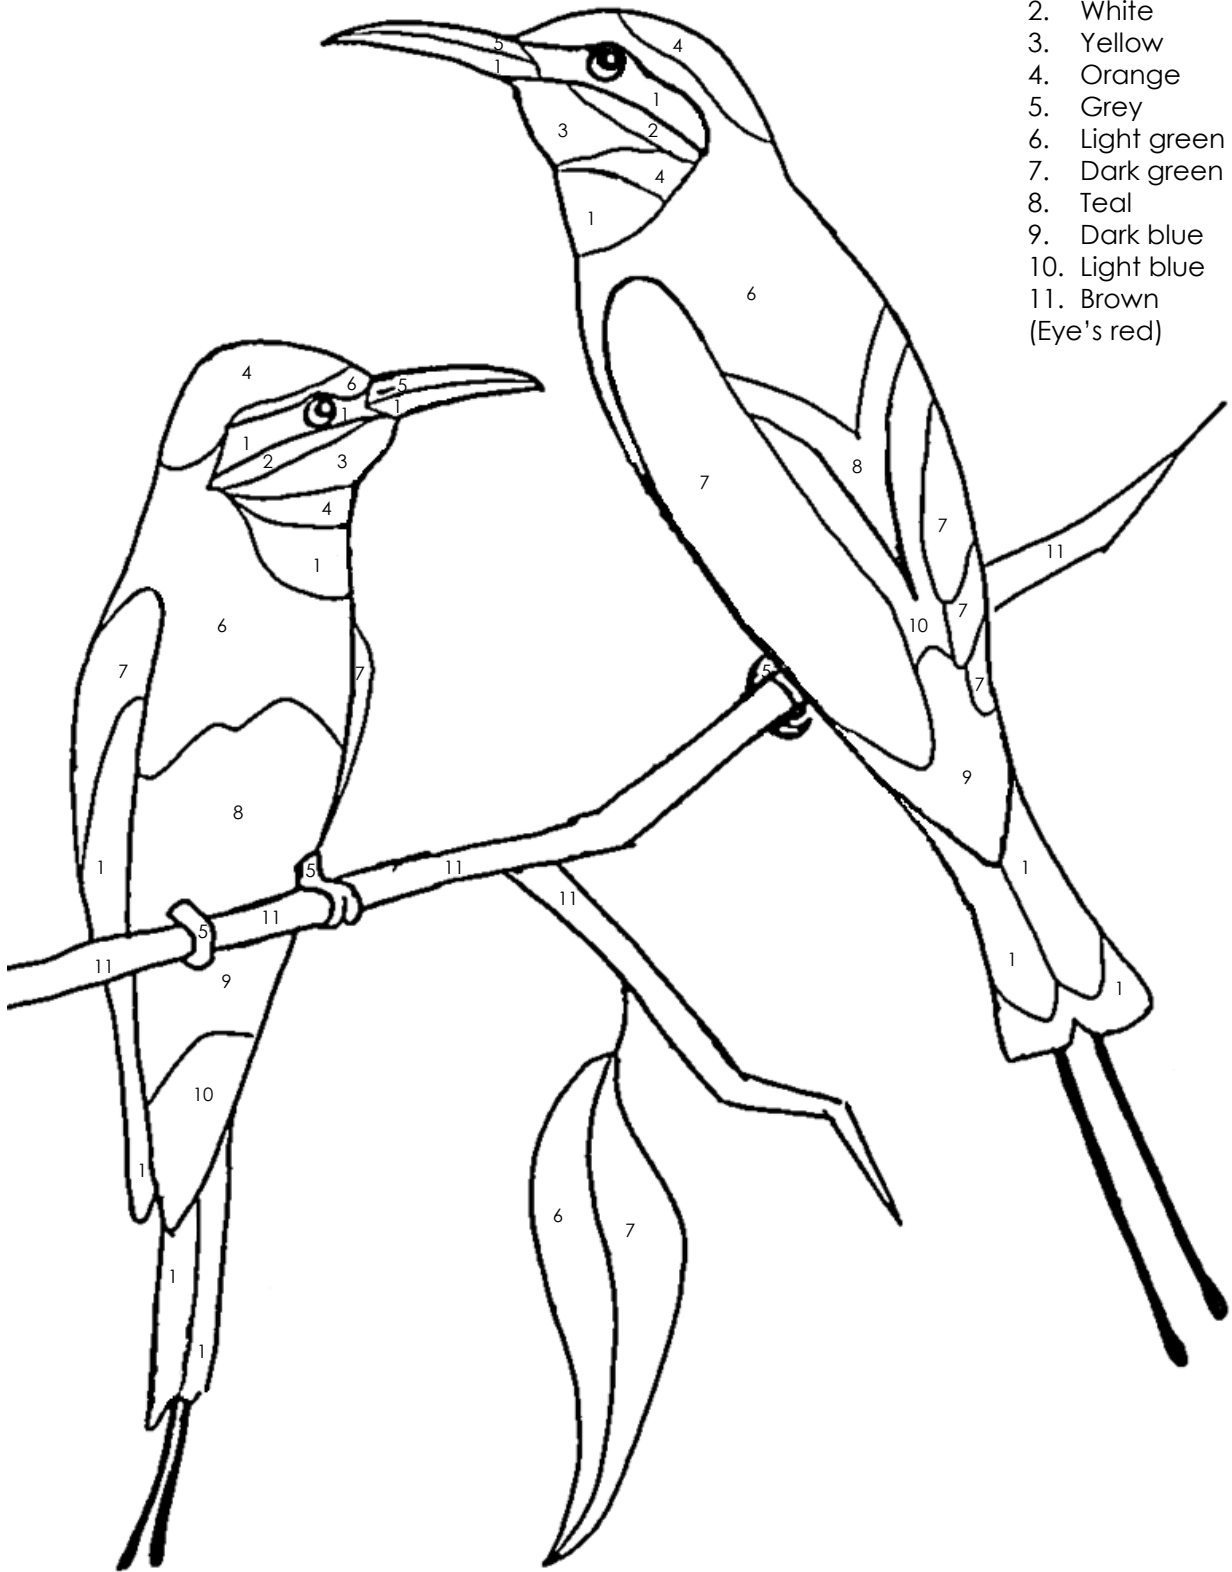

### Rainbow Bee Eater (*Merops ornatus*)

1. Black
2. White
3. Yellow
4. Orange
5. Grey
6. Light green
7. Dark green
8. Teal
9. Dark blue
10. Light blue
11. Brown  
(Eye's red)

### Did you know?

Rainbow Bee Eaters migrate down to Perth in early October to nest, before returning north after summer. They lay their eggs in an underground tunnel.