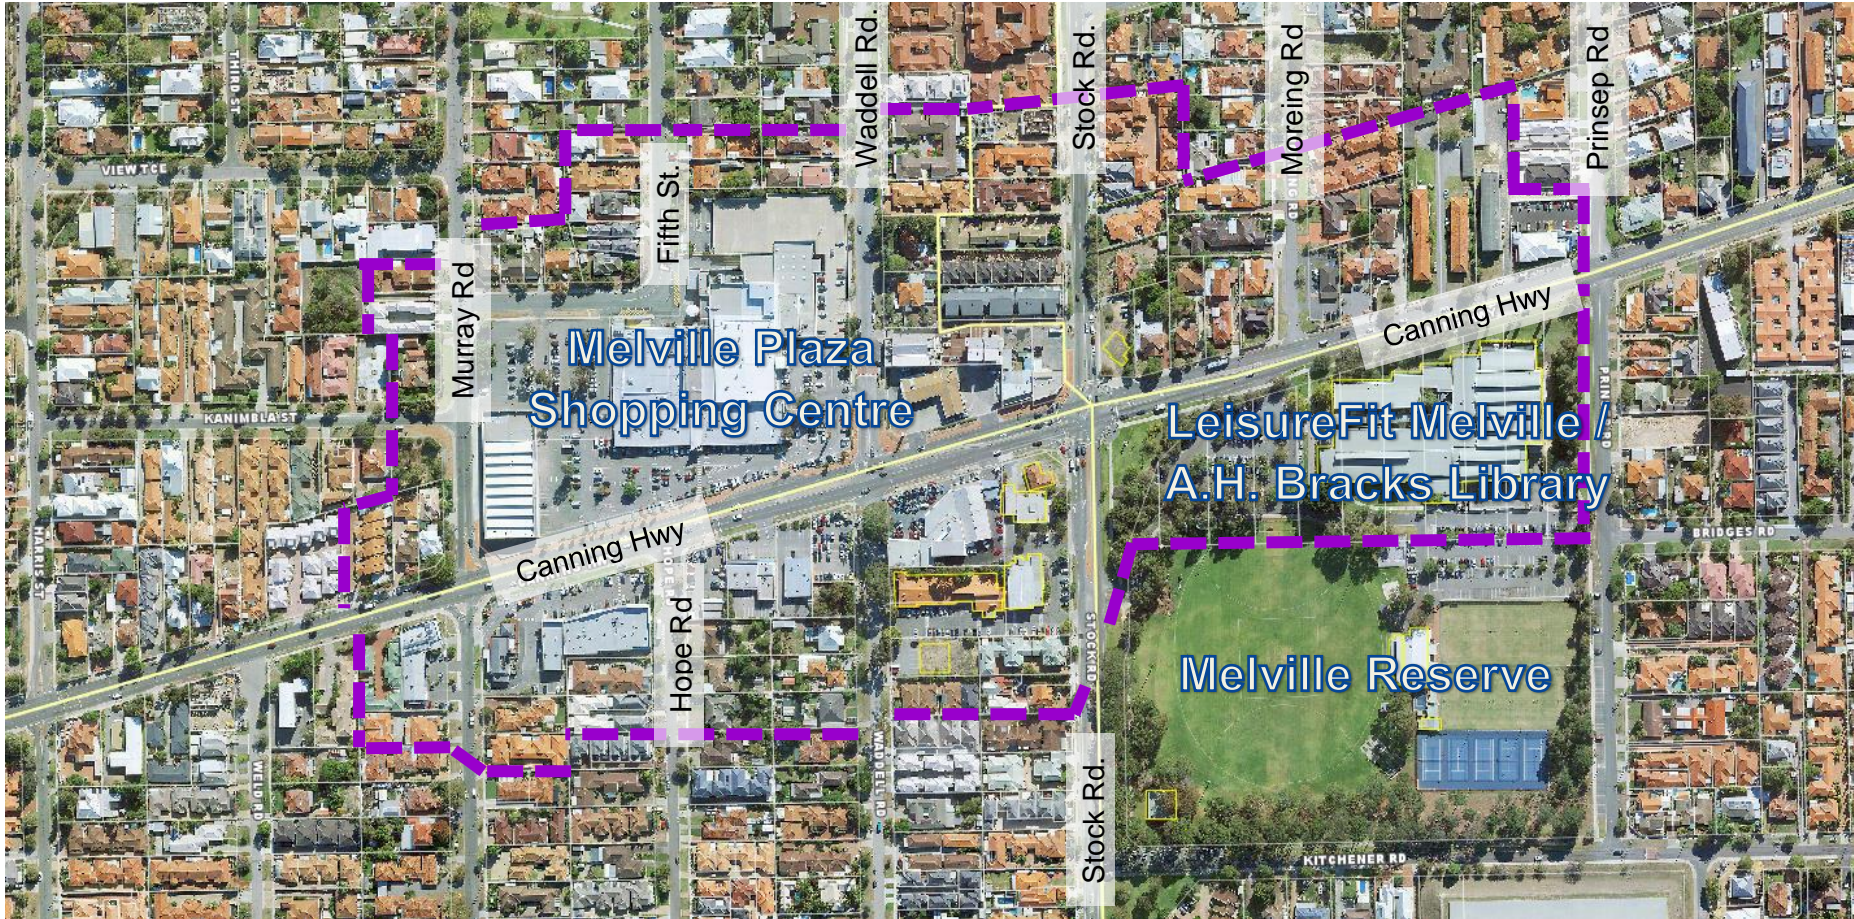

# Melville District Activity Centre Plan Boundary

## Legend

 Activity Centre Plan Boundary

## Note

- The Activity Centre Plan Boundary defines the area where the plan will apply. Lots outside the boundary will not be directly affected by the plan.