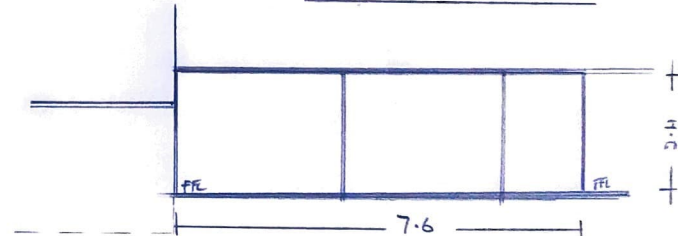

SIDE ELEVATION 1:100

FRONT ELEVATION 1:100

SIDE ELEVATION 1:100

REAR ELEVATION 1:100

Outdoor World Wangara
Site Plan Details

Scale	1:200
FFL	EXISTING
Eave Height	2400
Ridge Height	2500
Roof Colour	PAPERBAK
Wall Colour	N/A