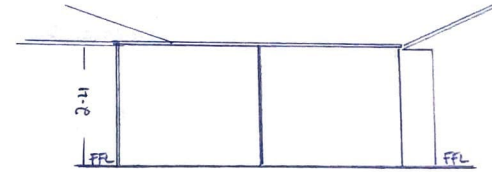

SIDE ELEVATION 1:100

FRONT ELEVATION 1:100

SIDE ELEVATION 1:100

REAR ELEVATION 1:100

Outdoor World Wangara
Site Plan Details

Scale	1:200
FFL	EXISTING
Eave Height	2400
Ridge Height	2500
Roof Colour	PAPERBAK
Wall Colour	N/A