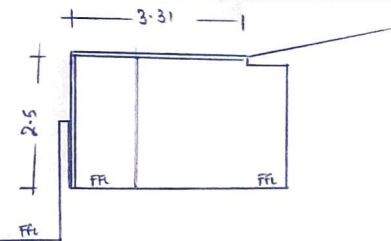

SIDE ELEVATION 1:100

FRONT ELEVATION 1:100

SIDE ELEVATION 1:100

REAR ELEVATION 1:100

Outdoor World Wangara
Site Plan Details

Scale	1:200
FFL	EXISTING
Eave Height	2400
Ridge Height	2500
Roof Colour	PAPERBAK
Wall Colour	N/A