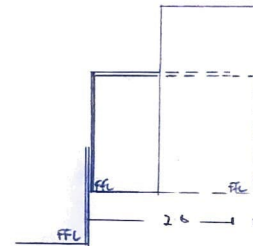

SIDE ELEVATION 1:100

FRONT ELEVATION 1:100

SIDE ELEVATION 1:100

REAR ELEVATION 1:100

Outdoor World Wangara
Site Plan Details

Scale	1:200
FFL	EXISTING
Eave Height	2400
Ridge Height	2500
Roof Colour	PAPERBAK
Wall Colour	N/A