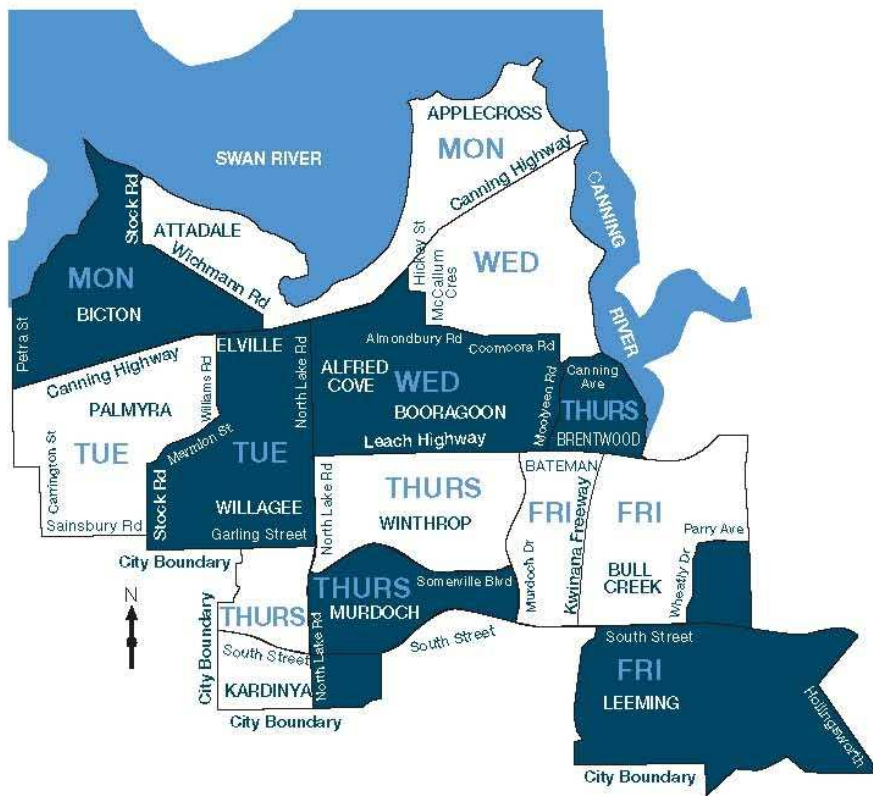

Recycling Bin Collection Map

Your green bin is collected every week

Your yellow-topped recycling bin is collected fortnightly on the same day as your green bin.

To confirm your collection week, or for related enquiries, please contact 1300 635 845.

Bin Collection Map