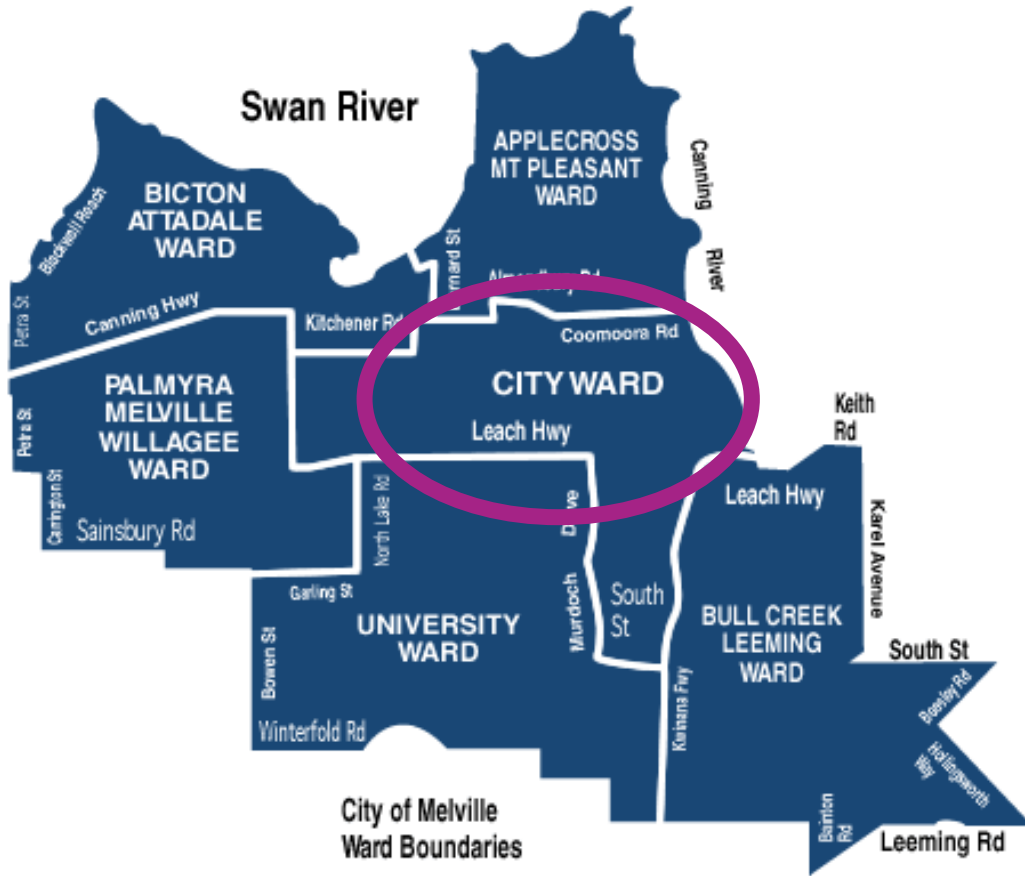

City Ward

Halls for Hire

- All Saints College. Tel: 9313 9333
- Bull Creek Community Centre. Tel: 9364 0148
- Bull Creek Scout Hall. Tel: 0423 980 538

Other Community Groups

- All Saints Anglican Church. Tel: 9310 4087
- Bull Creek Girl Guides. Tel: 9355 4586
- Bull Creek Leeming Amateur Football Club. Tel: 9310 9985
- Bull Creek Leeming Junior Football Club. Tel: 0410 564 227
- Bull Creek Leeming Play Group. Tel: 1800 171 882
- Bull Creek Leeming Scouts. Tel: 9332 7810
- Bull Creek Tennis Club. Tel: 0408 474 120
- Southside BMX. Tel: 0433 030 282