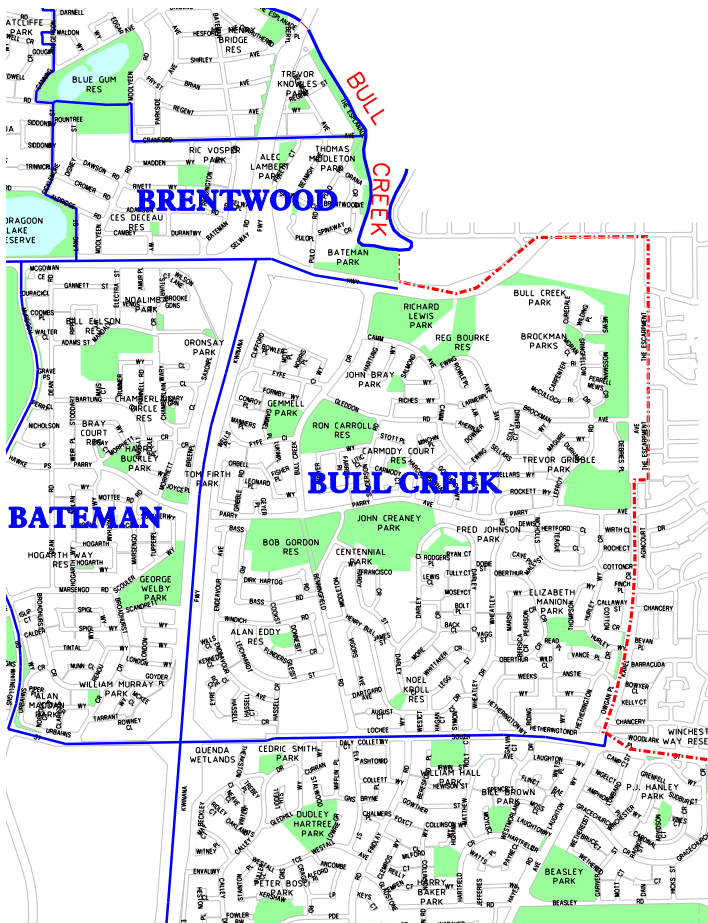

Suburb Fact Sheet

Bull Creek

Population 8,258

Postcode 6149

Your nearest...

Child Care Centre	Farrington Child Care Centre, 92 Farrington Rd, Leeming. Tel: 9310 7272
Child Health Centre	Leeming Child Health Centre, Meharry Rd and Burnett Ave, Leeming. Tel: 9310 3615
Community News	Melville Times Community Newspaper. Tel: 13 20 13
Hospital – Private	St John of God Murdoch, 100 Murdoch Dve, Murdoch. Tel: 9366 1111
Hospital – Public	Fremantle Hospital, Alma St, Fremantle. Tel: 9431 3333
Library	Bull Creek Library, 24 Leichhardt St, Bull Creek. Tel: 9364 0150
Police Station	Murdoch Police Station, 120 Murdoch Drv, Murdoch. Tel: 9339 9700
Post Office	Bull Creek Shopping Centre, 46 Benningfield Rd, Bull Creek. Tel: 9332 3999
Recreation Centre	Striker Indoor Sports and Fitness, Farrington Rd, Leeming. Tel: 9313 9700
School – Primary	Bull Creek Primary School, Hardy St, Bull Creek. Tel: 9323 3244 Oberthur Primary School, cnr Oberthur Ct and Nicholls Ct, Bull Creek. Tel: 9332 3212
School – Secondary	All Saints College, Ewing Ave, Bull Creek. Tel: 9313 9333
Senior Citizens Centre	Canning Bridge Senior Citizens Club, 64 Kishorn Rd, Mt Pleasant. Tel: 9364 3957
Sports Association	Leeming Sports Assoc, Diamond Crt, Leeming. Tel: 9310 1416
Sunday Morning Market	Melville Rotary Market, Canning Hwy and Waddell Rd, Bicton.

About Bull Creek

This suburb was originally known as Bull's Creek and was named after Lieutenant Henry Bull of the Royal Navy, who explored the Canning River and took up land in the area in 1830.

Bull Creek developed further in the 1970's when the Freeway was built.

The majority of streets in Bull Creek are taken from a list of early landholders compiled by the Planning Department in 1973.

City Ward

City of Melville Ward Boundaries

Halls for Hire

- All Saints College. Tel: 9313 9333
- Bull Creek Community Centre. Tel: 9364 0148
- Bull Creek Scout Hall. Tel: 0423 980 538