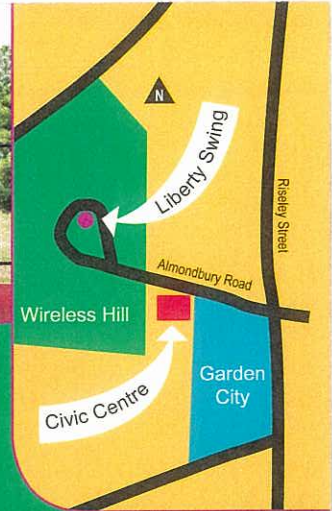

City of
Melville

the liberty swing

An accessible swing for children who use a wheelchair, located in the beautiful surroundings of the play area at Wireless Hill, Booragoon.

Supported by the Variety Club of WA

As the swing utilises a strap and ramp that are accessed with a key (for safety reasons), collections can be made from the following:

Normal office hours: 8.30am – 5.00pm	Evenings and weekends
Technical Services Counter, City of Melville Civic Centre, Almondbury Road, Booragoon	Melville Aquatic Fitness Centre, Marmion Street, Booragoon