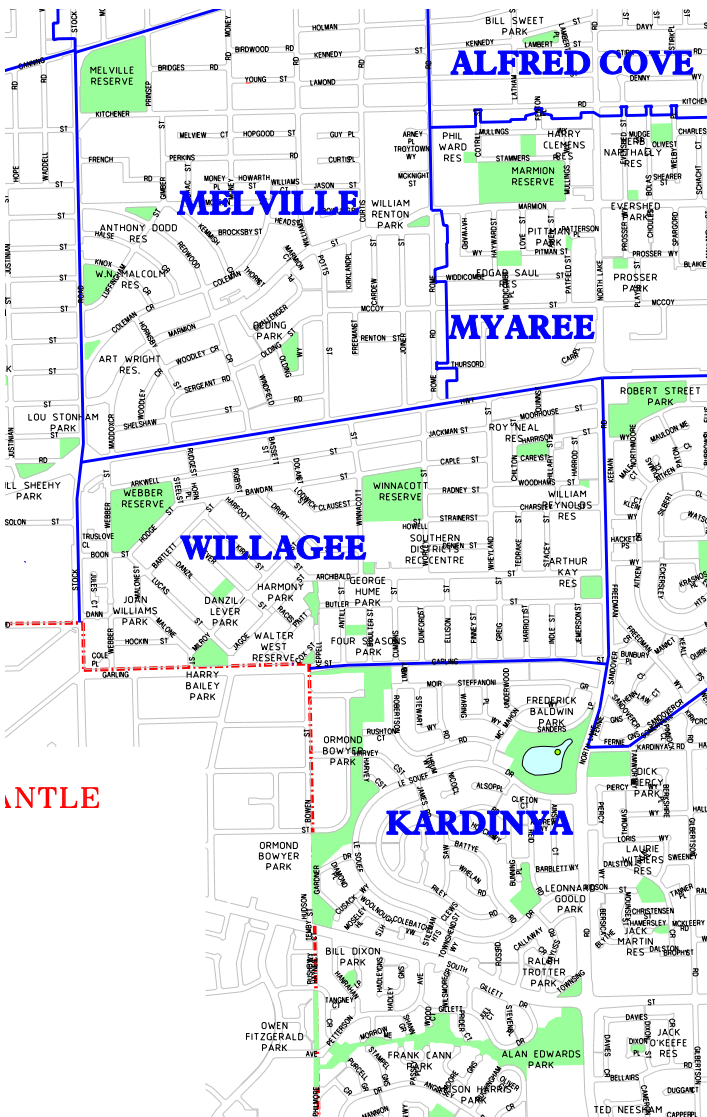

## *Willagee*

Population 4,889

Postcode 6156

### **Your nearest...**

Child Care Centre	Teddy Bear Grove Child Care, 14 Webber St, Willagee. Tel: 9314 6060 Birra Li Child Care Centre, 1 Stacey St, Willagee. Tel: 9331 3737
Child Health Centre	Willagee Child Health Centre, Winnacott St and Archibald St, Willagee. Tel: 9337 8187
Community News	Melville Times Community Newspaper. Tel: 13 20 13
Hospital – Private	St John of God Murdoch, 100 Murdoch Dve, Murdoch. Tel: 9366 1111
Hospital – Public	Fremantle Hospital, Alma St, Fremantle. Tel: 9431 3333
Library	Willagee Library, Winnacott St, Willagee. Tel: 9364 0170
Police Station	Palmyra Police Station, 349 Canning Hwy, Palmyra. Tel: 9339 9700
Post Office	Willagee Central, 80 Archibald St, Willagee. Tel: 13 13 18
Recreation Centre	Melville Recreation Centre, Cnr Canning Hwy and Stock Rd, Melville. Tel: 9364 0808
School – Primary	Caralee Community School, 24 Winnacott St, Willagee. Tel: 9314 1677
School – Secondary	Melville Senior High, Potts Rd, Melville. Tel: 9330 0300
Senior Citizens Centre	Southern Districts Senior Citizens Centre, Archibald St, Willagee. Tel: 9337 3900
Sports Association	Webber Reserve Club House, Webber and Boon St, Willagee. Tel: 9331 1441
Sunday Morning Market	Kardinya Rotary Markets, North Lake Rd and South St, Kardinya.

### **About Willagee**

Developed in 1951, Willagee is named after a small swamp referred to on early maps as 'Wilgee' (red ochre). This swamp, from which local Aborigines dug ochre, was situated in what is now Kardinya.

# Palmyra - Melville - Willagee Ward