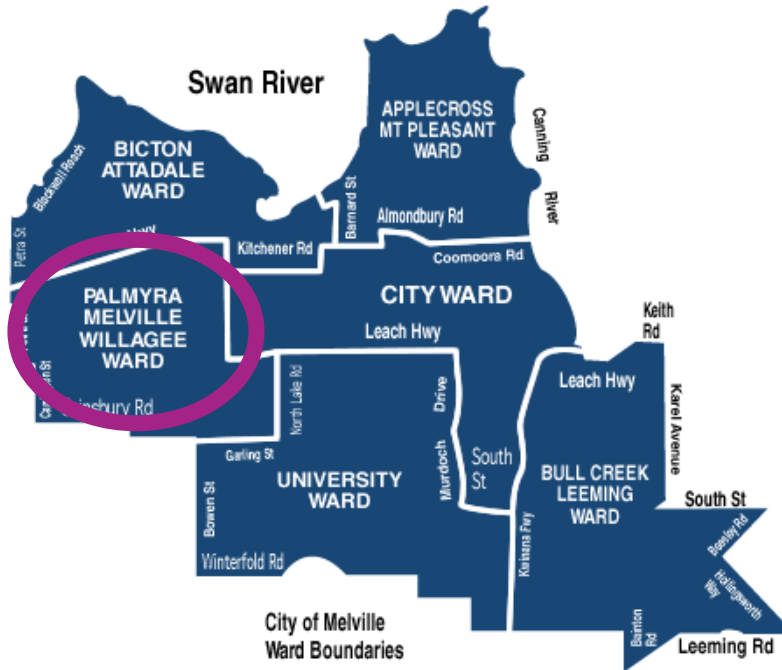

## *Willagee*

Population 4,889

Postcode 6156

### **About Willagee**

Developed in 1951, Willagee is named after a small swamp referred to on early maps as 'Wilgee' (red ochre). This swamp, from which local Aborigines dug ochre, was situated in what is now Kardinya.

Most streets are named after those who arrived on HMS Success under Captain Stirling in 1827.

# Palmyra - Melville - Willagee Ward