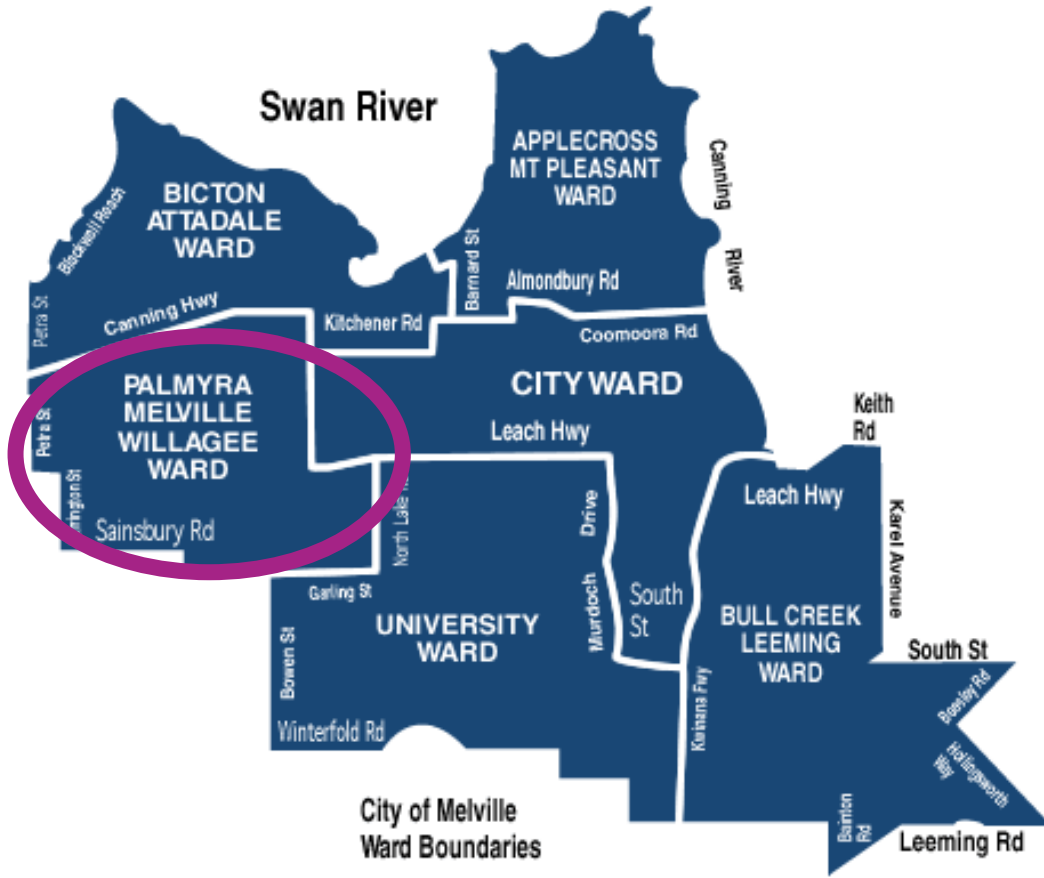

Palmyra - Melville - Willagee Ward

Halls for Hire

- City of Melville Main Hall. Tel: 9364 0652
- Melville Recreation Centre. Tel: 9364 0808
- Melville Uniting Church. Tel: 9317 1515
- Melville Bowling Club. Tel: 9330 3370

Other Community Groups

- Melville Kindergarten. Tel: 9330 4866
- Bicton Junior Cricket Club. Tel: 0412 629 381
- Melville Baptist Craft Group. Tel: 9330 5911
- Guides Applecross/ Melville District. Tel: 9355 4586
- Born To Sing Melville Choir. Tel: 0433 653 219
- Melville Junior Football Club. Tel: 0421 402 391
- Melville Armature Football Club. Tel: 0408 902 148
- Melville Lakers Netball Club. Tel: 0417 188 414