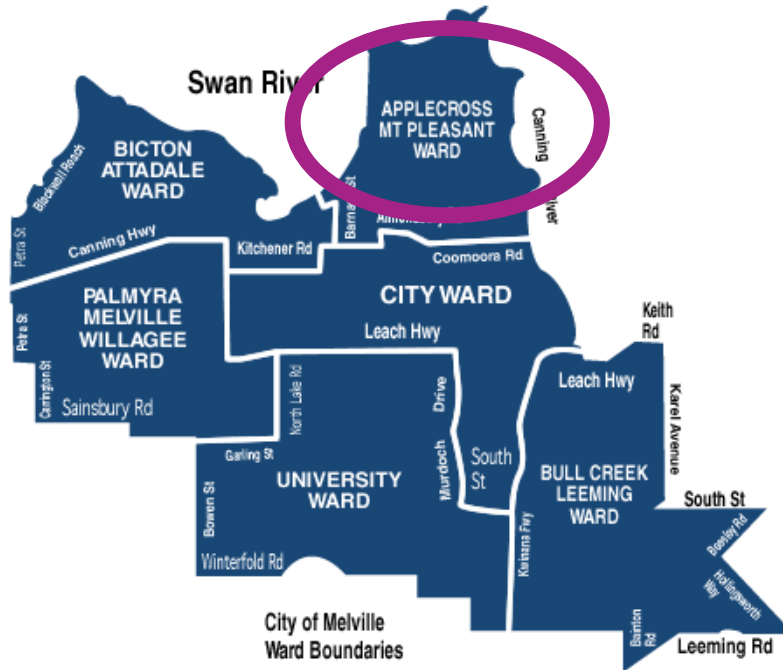

Applecross - Mt Pleasant Ward

Halls for Hire

- 1st Waylen Bay Sea Scouts Hall.
  Tel: 0427 040 653
- Applecross District Hall. Tel: 9451 8246
- Applecross Mt Pleasant Sportsman Association.
  Tel: 9418 4458
- Blue Water Grill Function Centre. Tel: 9315 7705

Other Community Groups

- 1st Waylen Bay Sea Scouts Hall.
  Tel: 0429 123 321
- Applecross Cricket Club. Tel: 0438 360 525
- Applecross Girls Guides. Tel: 0413 943 396
- Applecross Junior Football Club.
  Tel: 0415 201 590
- Applecross Tennis Club. Tel: 9364 2345
- Bridgewater Reserve Public Tennis Courts.
  Tel: 9364 3710
- Conon Road Kindergarten. Tel: 9364 2220
- Melville City Playgroup. Tel: 9364 9667
- Rotary Club of Applecross. Tel: 9317 1733