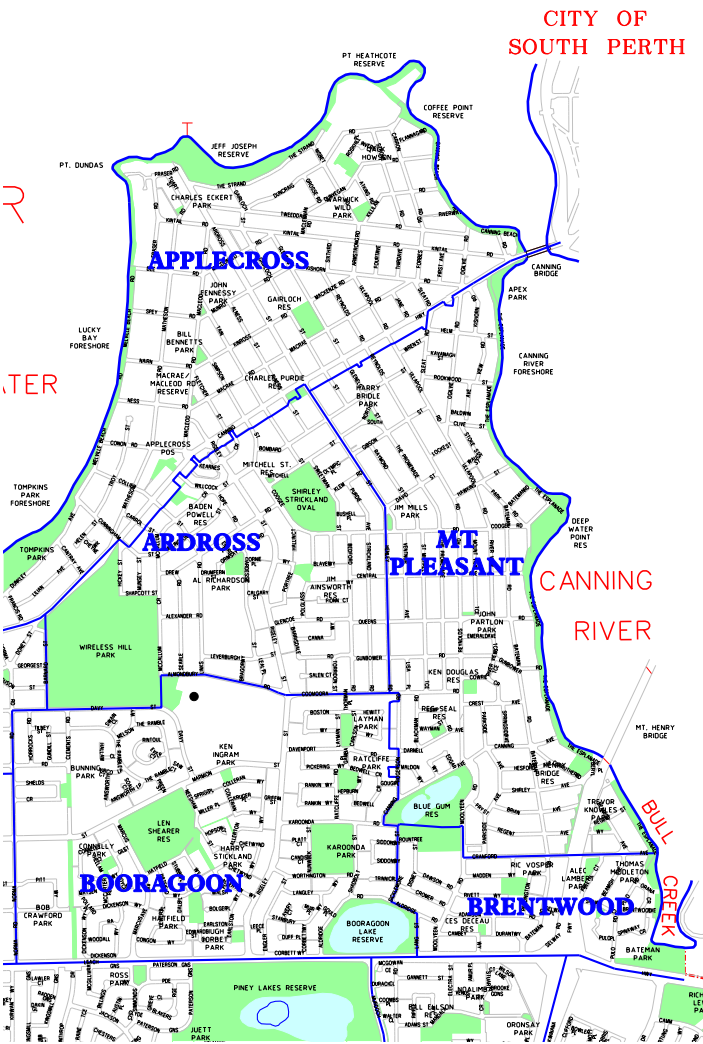

Applecross - Mt Pleasant Ward

Halls for Hire

- 1st Waylen Bay Sea Scouts Hall.
  Tel: 0427 040 653
- Applecross District Hall. Tel: 9451 8246
- Applecross Mt Pleasant Sportsman Association.
  Tel: 9418 4458
- Blue Water Grill Function Centre. Tel: 9315 7705

Other Community Groups

- 1st Waylen Bay Sea Scouts Hall.
  Tel: 0429 123 321
- Applecross Cricket Club. Tel: 0438 360 525
- Applecross Girls Guides. Tel: 0413 943 396
- Applecross Junior Football Club.
  Tel: 0415 201 590
- Applecross Tennis Club. Tel: 9364 2345
- Bridgewater Reserve Public Tennis Courts.
  Tel: 9364 3710
- Conon Road Kindergarten. Tel: 9364 2220
- Melville City Playgroup. Tel: 9364 9667
- Rotary Club of Applecross. Tel: 9317 1733